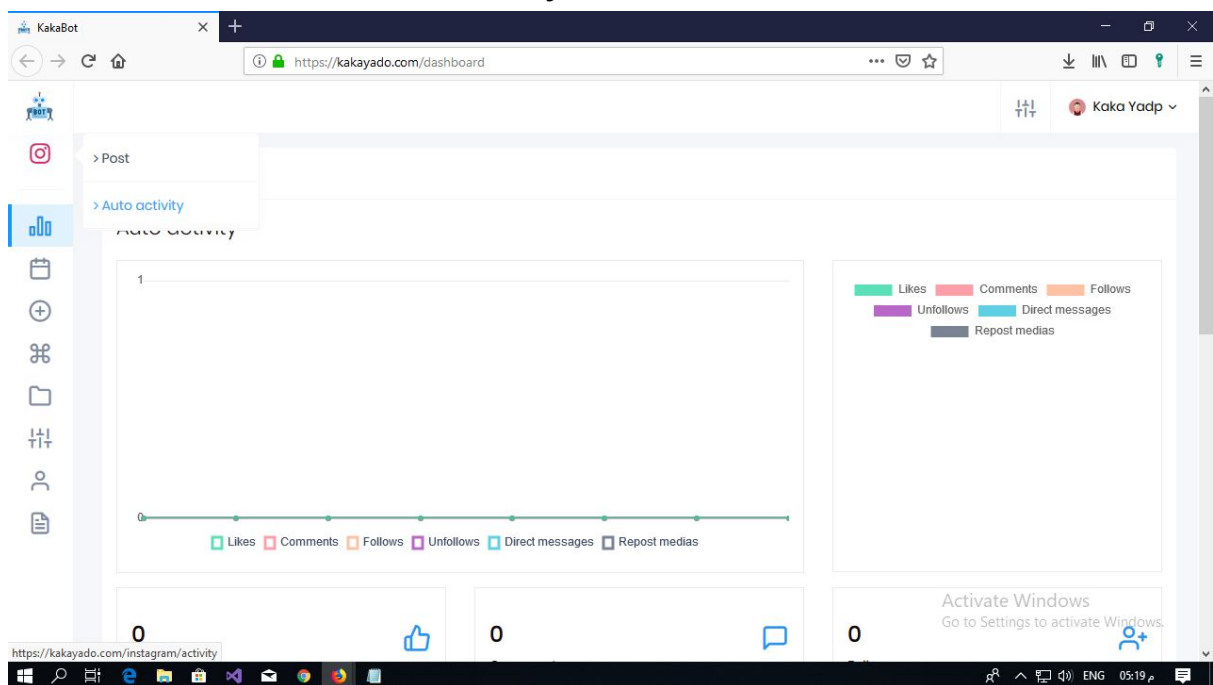

What is Speed in KakaBot

Speed is how Fast the bot do specific job, For example speed of follow is 20/H That mean The bot going to follow 20 accounts per hour. Same things is for like,unfollow and other actions

We always recommend to Put speed on Normal so Your account wont get banned by instagram, But you can Change it to custom and setup your own settings

- Max Like Per Hour: **60**
- Max Comment Per Hour: **20**
- Max Follow Per Hour: **40**
- Max Unfollow Per Hour: **40**
- Max DM Per Hour: **20**
- Max Repost Per Hour: **60**

How It Works

1. In Dashboard Go to Auto Activity